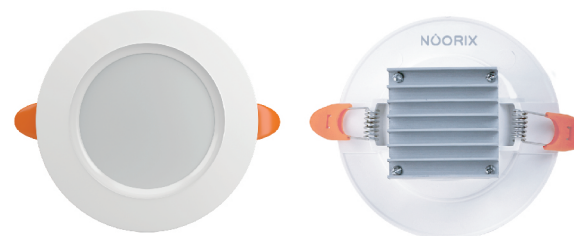

Light color

Warm white

White

Natural White

10w | 70 mA

Panel Light

life span	25,000 h
frequency	50 Hz
angle of radiation	240°
nominal color	● 6500k / ● 4000k / ● 3000k
displacement coefficient	0.95
optical gain	Lm/W > 105
color rendering index	Ra>80
photometric code	865/358