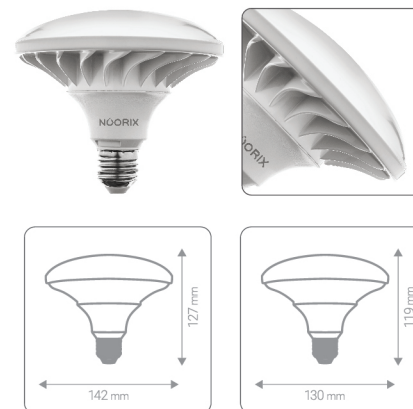

Light color

High Power Series

NÖORIX
electronics 

NÖORIX
electronics 

40w | 50 mA

30w | 50 mA

LED UFO Light

life span	30,000 h
frequency	50 Hz
angle of radiation	180°
nominal color	● 6500k / ● 4000k / ● 3000k
displacement coefficient	0.8
optical gain	Lm/w > 105
color rendering index	Ra>80
photometric code	865/358