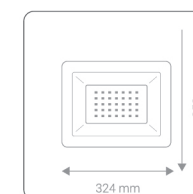

150w | 600 mA