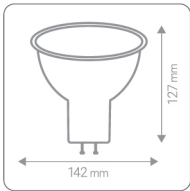

7w | GU10

Halogen

life span	25,000 h
frequency	50 Hz
angle of radiation	48°
nominal color	● 6500k / ● 4000k / ● 3000k
displacement coefficient	0.8
optical gain	Lm/w > 100
color rendering index	Ra>80
photometric code	865/358

Light color

Warm white

White

Natural White

Halogen