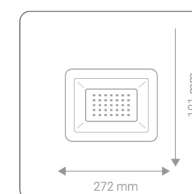

Flood Light

100w | 410 mA