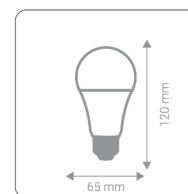

Light color

Warm white

White

Natural White

LED Bulb Series

10w | 65 mA

12w | 85 mA

15w | 110 mA