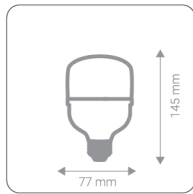

High Power Series