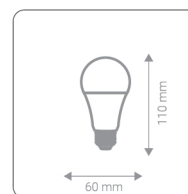

Light color

Warm white

White

Natural White

LED Bulb Series

10w | 65 mA

12w | 85 mA

15w | 110 mA