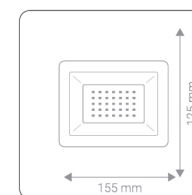

NOORIX
electronics

NOORIX
electronics

10w | 45 mA

30w | 130 mA

50w | 200 mA

Flood light

life span	25,000 h
frequency	50 Hz
angle of radiation	240°
nominal color	● 6500k / ● 3000k
displacement coefficient	0.95
optical gain	Lm/W > 105
color rendering index	Ra>80
photometric code	865/358

Light color