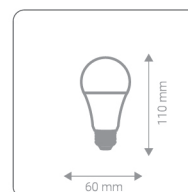

6W | 65 mA

G45 Lamp

life span	25,000 h
frequency	50 Hz
angle of radiation	240°
nominal color	6500k / 4000k / 3000k
displacement coefficient	0.95
optical gain	Lm/W > 105
color rendering index	Ra>80
photometric code	865/358

Light color

Warm white

White

Natural White