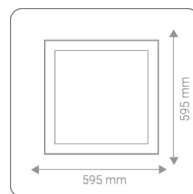

85w | 100 mA

72w | 80 mA

60w | 60 mA

Panel Light 60*60

life span	25,000 h
frequency	50 Hz
angle of radiation	110°
nominal color	● 6500k / ● 4000k / ● 3000k
displacement coefficient	0.95
optical gain	Lm/W > 105
color rendering index	Ra>80
photometric code	865/358

Light color

Warm white

White

Natural White

Panel Light 60*60