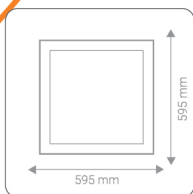

85w | 100 mA

72w | 80 mA

60w | 60 mA

Panel Light 60*60

life span	25,000 h
frequency	50 Hz
angle of radiation	110°
nominal color	● 6500k / ● 4000k / ● 3000k
displacement coefficient	0.95
optical gain	Lm/W > 105
color rendering index	Ra>80
photometric code	865/358

Light color

Warm white

White

Natural White

Panel Light 60*60