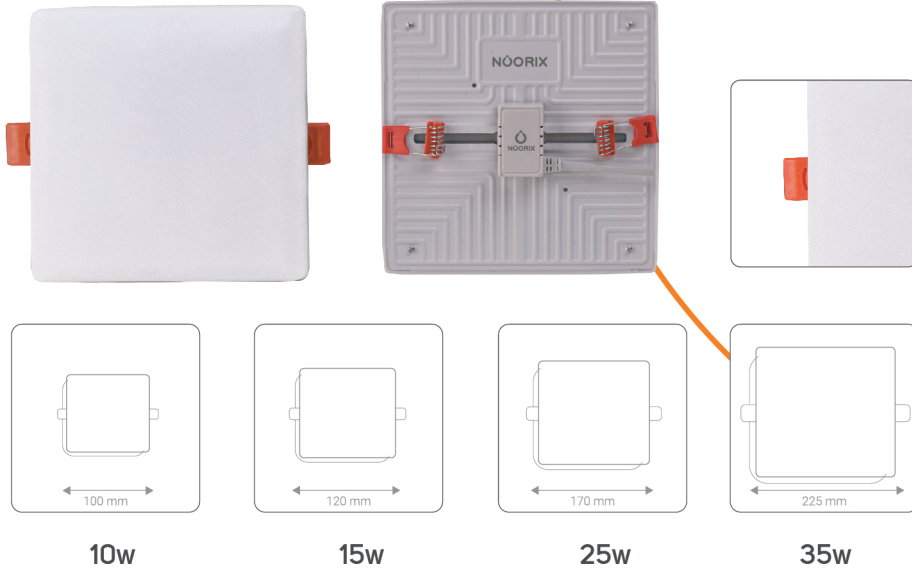

Light color

Warm white

White

Natural White

Frameless Series

Frameless Series

life span	30,000 h
frequency	50 Hz
angle of radiation	180°
nominal color	100 mm
displacement coefficient	● 6500k / ● 4000k / ● 3000k
optical gain	Lm/W > 105
color rendering index	-20°C / +40°C
photometric code	> 0.6