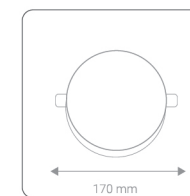

Panel Light

NOORIX
electronics

SUPER LUMEN
سایز شو

10w

15w

25w

35w

Frameless Series

life span	30,000 h
frequency	50 Hz
angle of radiation	180°
nominal color	100 mm
displacement coefficient	● 6500k / ● 4000k / ● 3000k
optical gain	Lm/W > 105
color rendering index	-20°C / +40°C
photometric code	> 0.6

Light color

Warm white

White

Natural White