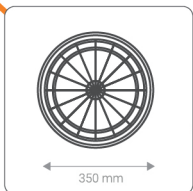

Light color

Flood Light

NOORIX
electronics 

100w | 860 gr

150w | 1280 gr

200w | 1780 gr

UFO LED light

life span	25,000 h
frequency	50 Hz
angle of radiation	240°
nominal color	● 6500k / ● 4000k / ● 3000k
displacement coefficient	0.95
optical gain	Lm/W > 120
color rendering index	Ra>80
photometric code	865/358