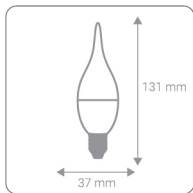

LED Candle Light