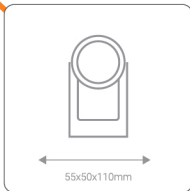

Light color

Cylindrical LED light

Jet Light

5 w

10 w

Jet Light

life span	25,000 h
frequency	50 Hz
angle of radiation	25°
nominal color	865/358
displacement coefficient	AMBER/WW/NW/WH
optical gain	105
color rendering index	>0.9
photometric code	Ra>80