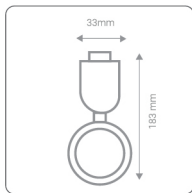

40w

Track light

life span	25,000 h
frequency	50 Hz
angle of radiation	240°
nominal color	● 6500k / ● 4000k / ● 3000k
displacement coefficient	0.95
optical gain	Lm/W > 105
color rendering index	Ra>95
photometric code	865/358

Light color

Track light