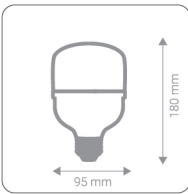

High Power Series

20w | 140 mA

30w | 210 mA

40w | 270 mA

50w | 350 mA

High Power Series

life span	25,000 h
frequency	50 Hz
angle of radiation	240°
nominal color	● 6500k / ● 3000k
displacement coefficient	0.94
optical gain	Lm/W > 110
color rendering index	Ra>80
photometric code	865/358

Light color

warm white

white