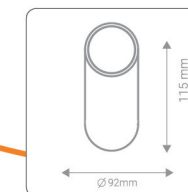

Light color

UFO LED light

15w

20w

30w

Cylindrical LED light

life span	30,000 h
frequency	50 Hz
angle of radiation	180°
nominal color	840/578
displacement coefficient	WW/NW/WH
optical gain	105
color rendering index	>0.8
photometric code	Ra>80