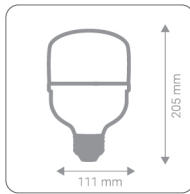

High Power Series

20w | 140 mA

30w | 210 mA

40w | 270 mA

50w | 350 mA

High Power Series

life span	25,000 h
frequency	50 Hz
angle of radiation	240°
nominal color	● 6500k / ● 3000k
displacement coefficient	0.94
optical gain	Lm/W > 110
color rendering index	Ra>80
photometric code	865/358

Light color

warm white

white