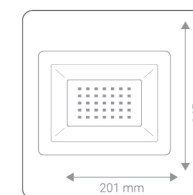

NOORIX
electronics

NOORIX
electronics

10w | 45 mA

30w | 130 mA

50w | 200 mA

Flood light

life span	25,000 h
frequency	50 Hz
angle of radiation	240°
nominal color	● 6500k / ● 3000k
displacement coefficient	0.95
optical gain	Lm/W > 105
color rendering index	Ra>80
photometric code	865/358

Light color