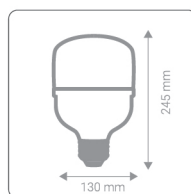

80w | 520 mA

100w | 640 mA

High Power Series

life span	25,000 h
frequency	50 Hz
angle of radiation	240°
nominal color	● 6500k / ● 3000k
displacement coefficient	0.94
optical gain	Lm/W > 110
color rendering index	Ra > 80
photometric code	865/358

Light color

High Power Series