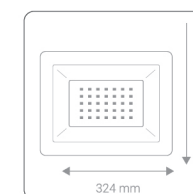

200w | 750 mA