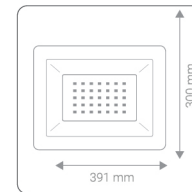

Flood Light

300w | 1100 mA