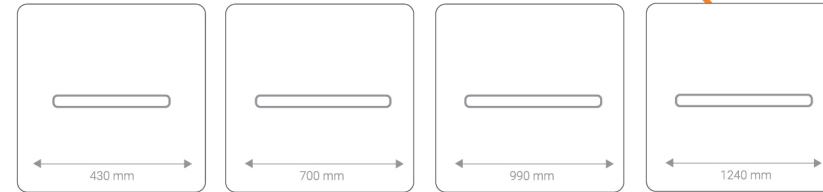

5w | 43 cm

8w | 70 cm

12w | 99 cm

18w | 124 cm

Sensor Cabinet light

life span	25,000 h
frequency	50 Hz
angle of radiation	240 °
nominal color	● 6500k / ● 4000k / ● 3000k
displacement coefficient	0.95
optical gain	Lm/W > 105
color rendering index	Ra>80
photometric code	865/358

Light color