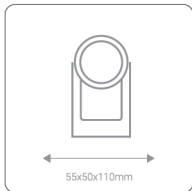

Jet Light

5 w