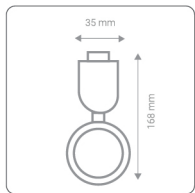

30w

Track light

life span	25,000 h
frequency	50 Hz
angle of radiation	240°
nominal color	● 6500k / ● 4000k / ● 3000k
displacement coefficient	0.95
optical gain	Lm/W > 105
color rendering index	Ra>95
photometric code	865/358

Light color

Track light