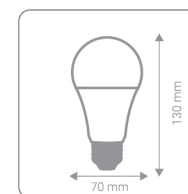

Light color

Warm white

White

Natural White

LED Bulb Series

10w | 65 mA

12w | 85 mA

15w | 110 mA