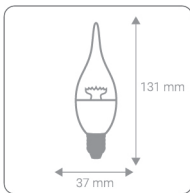

Light color

Warm white

White

Natural White

LED Candle Bulb

6w | 50 mA

LED Candle Light

life span	25,000 h
frequency	50 Hz
angle of radiation	240°
nominal color	● 6500k / ● 4000k / ● 3000k
displacement coefficient	0.95
optical gain	Lm/W > 105
color rendering index	Ra>80
photometric code	865/358