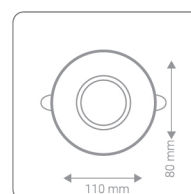

10w | 70 mA

Panel Light

life span	25,000 h
frequency	50 Hz
angle of radiation	240°
nominal color	● 6500k / ● 4000k / ● 3000k
displacement coefficient	0.95
optical gain	Lm/W > 105
color rendering index	Ra>80
photometric code	865/358

Light color

Warm white

White

Natural White