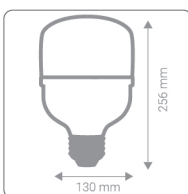

80w | 520 mA

100w | 640 mA

High Power Series

life span	25,000 h
frequency	50 Hz
angle of radiation	240°
nominal color	● 6500k / ● 3000k
displacement coefficient	0.94
optical gain	Lm/W > 110
color rendering index	Ra > 80
photometric code	865/358

Light color

High Power Series