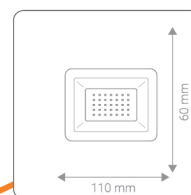

NOORIX
electronics

NOORIX
electronics

10w | 45 mA

30w | 130 mA

50w | 200 mA

Flood light

life span	25,000 h
frequency	50 Hz
angle of radiation	240°
nominal color	● 6500k / ● 3000k
displacement coefficient	0.95
optical gain	Lm/W > 105
color rendering index	Ra>80
photometric code	865/358

Light color