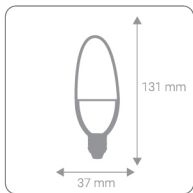

LED Candle Bulb