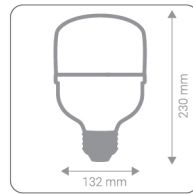

40w | 270 mA

50w | 350 mA

High Power Series

life span	25,000 h
frequency	50 Hz
angle of radiation	240°
nominal color	● 6500k / ● 3000k
displacement coefficient	0.94
optical gain	Lm/W > 110
color rendering index	Ra>80
photometric code	865/358

Light color

warm white

white