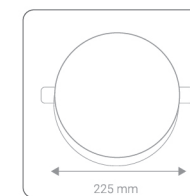

35w

Frameless Series

life span	30,000 h
frequency	50 Hz
angle of radiation	180°
nominal color	100 mm
displacement coefficient	● 6500k / ● 4000k / ● 3000k
optical gain	Lm/W > 105
color rendering index	-20°C / +40°C
photometric code	> 0.6

Light color

Warm white

White

Natural White