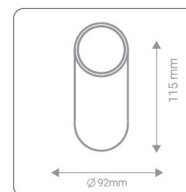

15w

Cylindrical LED light

life span	30,000 h
frequency	50 Hz
angle of radiation	180°
nominal color	840/578
displacement coefficient	WW/NW/WH
optical gain	105
color rendering index	>0.8
photometric code	Ra>80

Light color