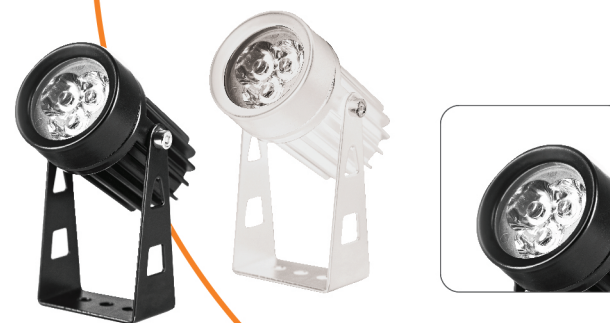

3w

Jet Light

life span	25,000 h
frequency	50 Hz
angle of radiation	45 °
nominal color	865/358
displacement coefficient	AMBER/WW/NW/WH
optical gain	Lm/W > 105
color rendering index	>0.9
photometric code	Ra>80

Light color

Warm white

White

Natural White

Amber