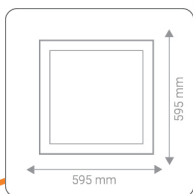

85w | 100 mA

72w | 80 mA

60w | 60 mA

Panel Light 60*60

life span	25,000 h
frequency	50 Hz
angle of radiation	110°
nominal color	● 6500k / ● 4000k / ● 3000k
displacement coefficient	0.95
optical gain	Lm/W > 105
color rendering index	Ra>80
photometric code	865/358

Light color

Warm white

White

Natural White

Panel Light 60*60