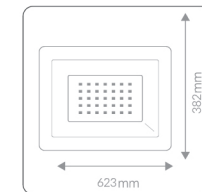

500w | 1450 mA