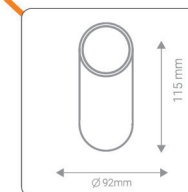

Light color

UFO LED light

15w

20w

30w

Cylindrical LED light

life span	30,000 h
frequency	50 Hz
angle of radiation	180°
nominal color	840/578
displacement coefficient	WW/NW/WH
optical gain	105
color rendering index	>0.8
photometric code	Ra>80