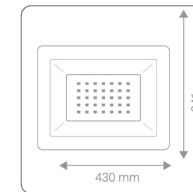

400w | 1450 mA