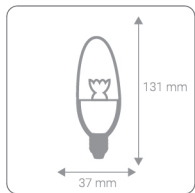

LED Candle Bulb

6w | 50 mA

LED Candle Light

life span	25,000 h
frequency	50 Hz
angle of radiation	240°
nominal color	● 6500k / ● 4000k / ● 3000k
displacement coefficient	0.95
optical gain	Lm/W > 105
color rendering index	Ra>80
photometric code	865/358